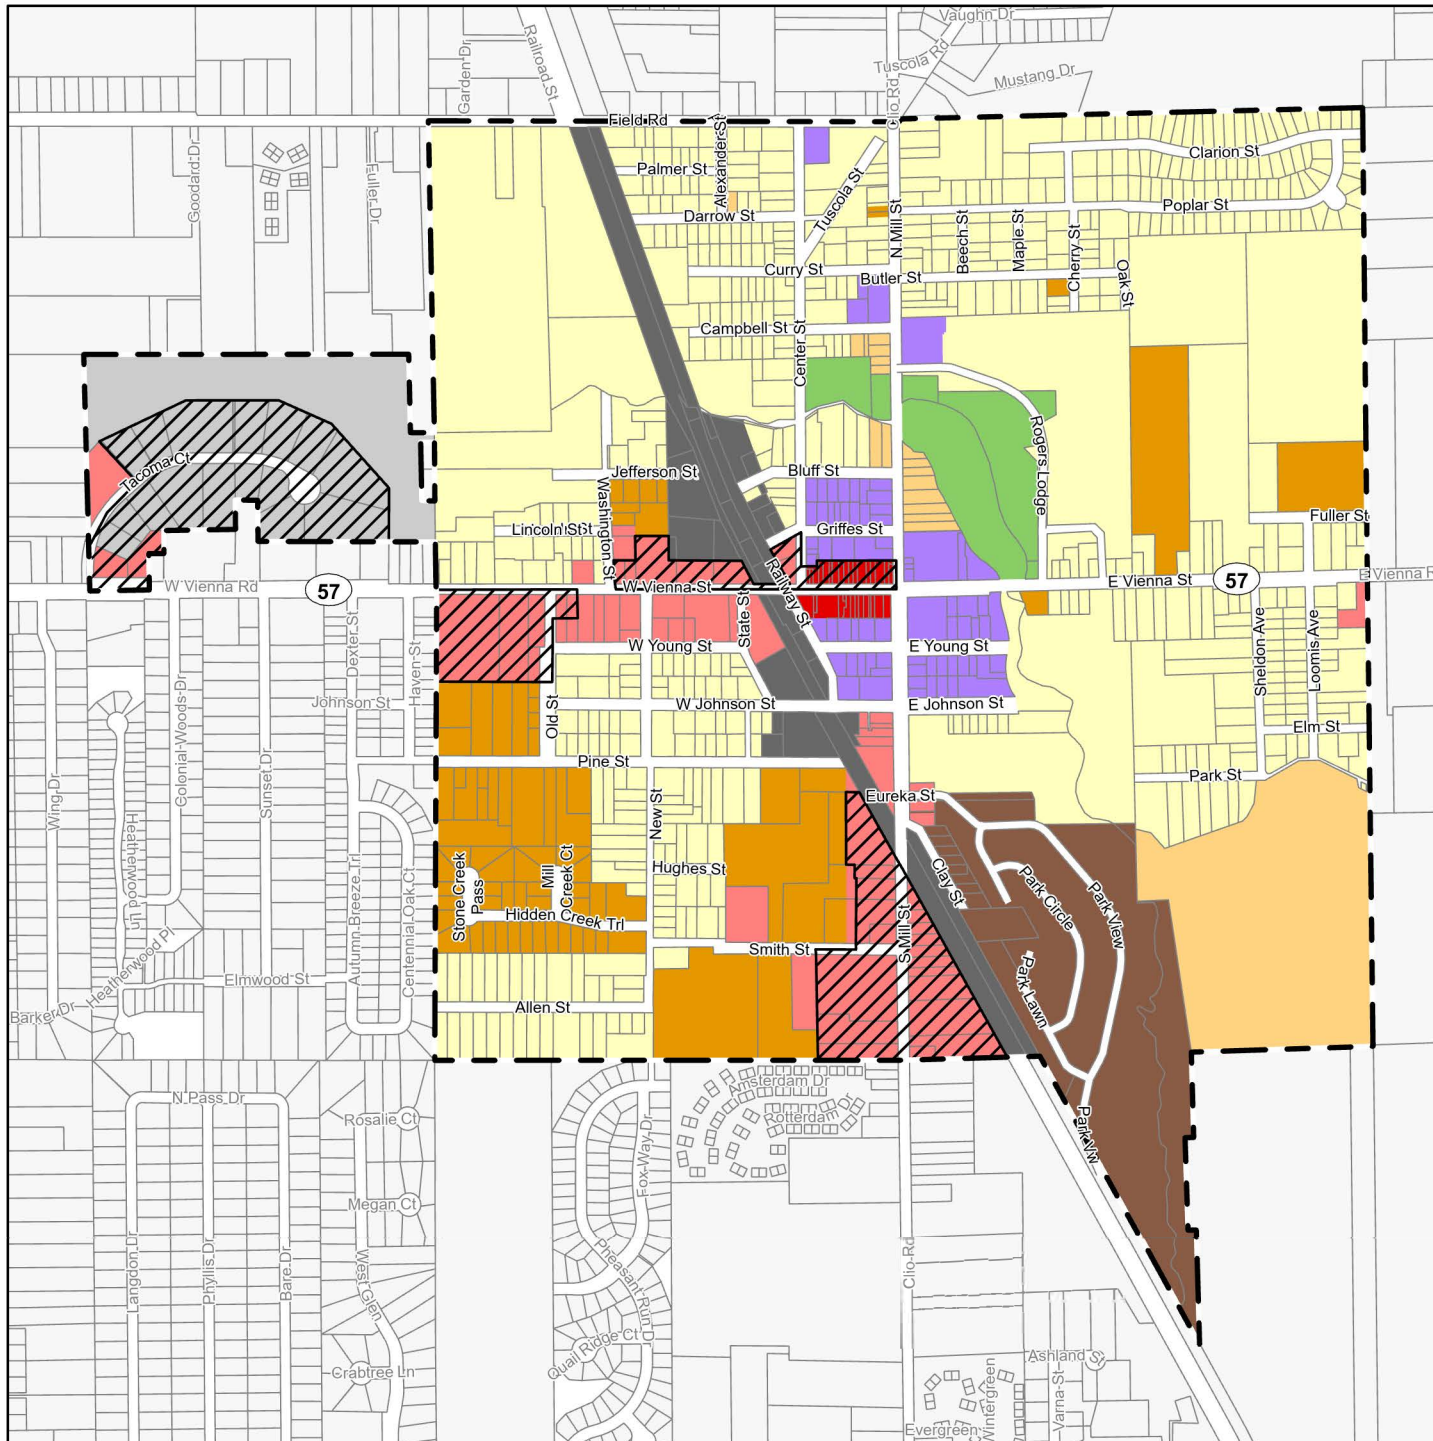

Zoning Map

City of Clio, Genesee County, Michigan

November 6, 2023

Zoning Districts

- R-1, Single-Family Residential
- R-2, Two-Family Residential
- R-3, Low-Rise Residential
- R-4, High-Rise Residential
- MH, Mobile Home Park
- CR-MU, Community Residential and Mixed-Use
- CBD, Central Business
- GC, General Commercial
- I, Industrial
- IBP, Industrial Business Park
- REC, Recreation
- Medical Marihuana Facilities Overlay

Basemap Source: Michigan Center for Geographic Information, v. 17a. Data Source: Genesee Co. 2020. McKenna 2021.