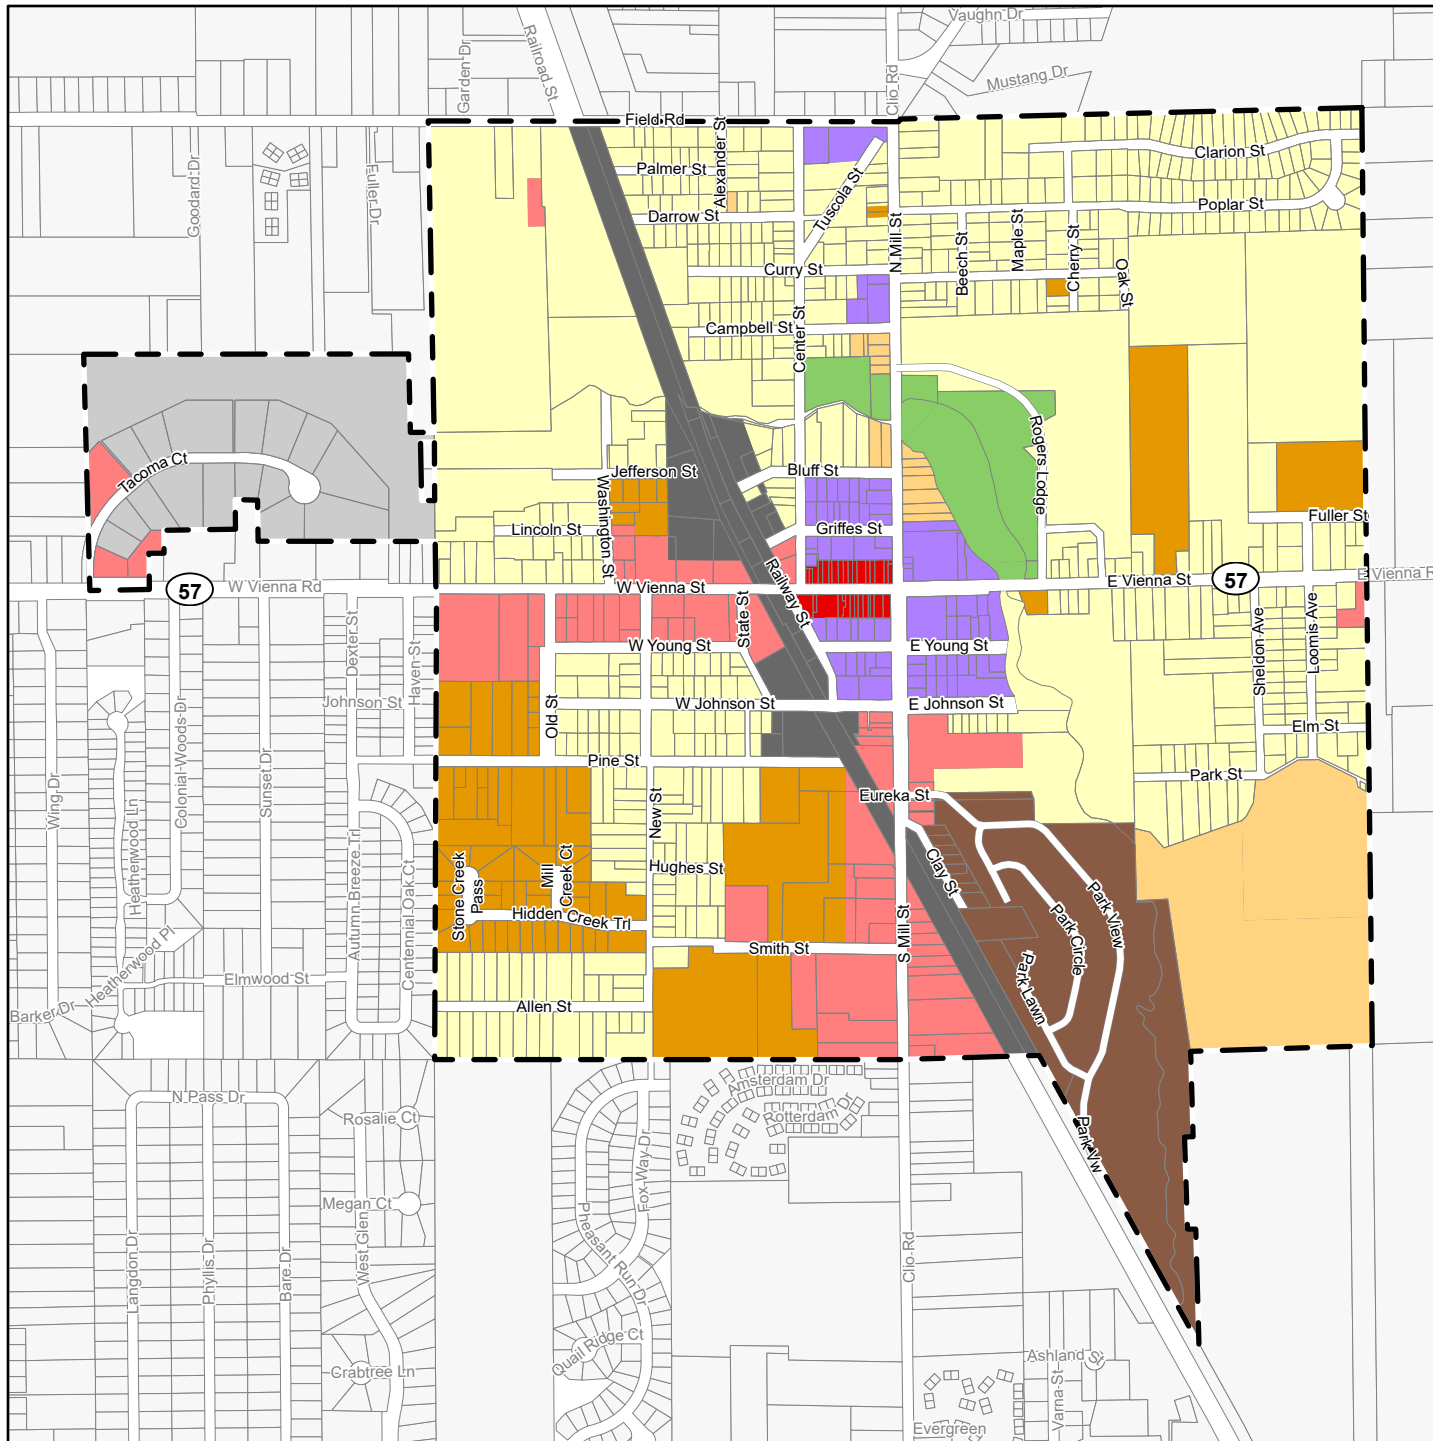

Zoning Map

City of Clio, Michigan

February 25, 2021

LEGEND

- R-1, Single-Family Residential District
- R-2, Two-Family Residential District
- R-3, Low-Rise Residential District
- R-4, High-Rise Residential District
- MH, Mobile Home Park District
- CR-MU, Community Residential and Mixed-Use District
- CBD, Central Business District
- GC, General Commercial District
- I, Industrial District
- IBP, Industrial Business Park District
- REC, Recreation District

Basemap Source: Michigan Center for Geographic Information, v. 17a. Data Source: Genesee Co. 2020. McKenna 2021.